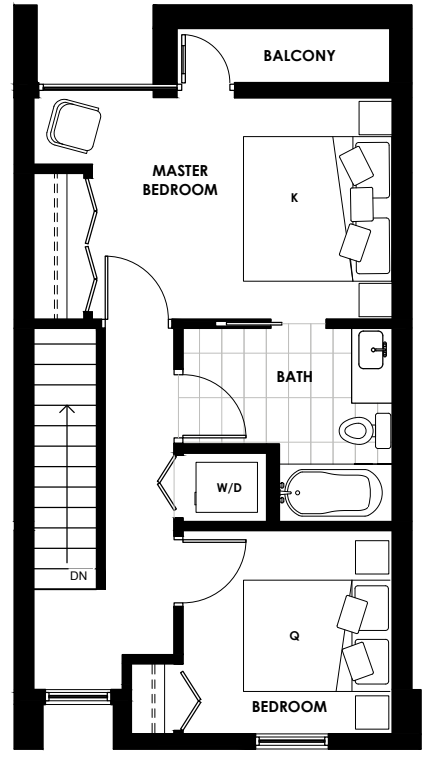

SECOND FLOOR

THIRD FLOOR

TOWNHOUSE  
2 BEDROOM + DEN  
LIVING 1238 SQFT

FIRST FLOOR