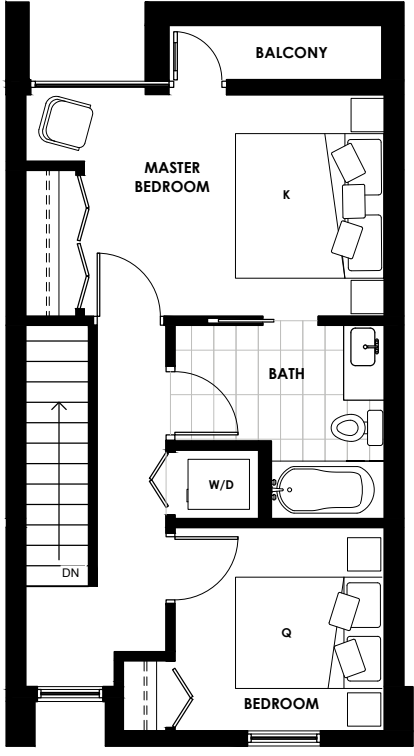

SECOND FLOOR

THIRD FLOOR

TOWNHOUSE
2 BEDROOM + DEN
LIVING 1238 SQFT

FIRST FLOOR