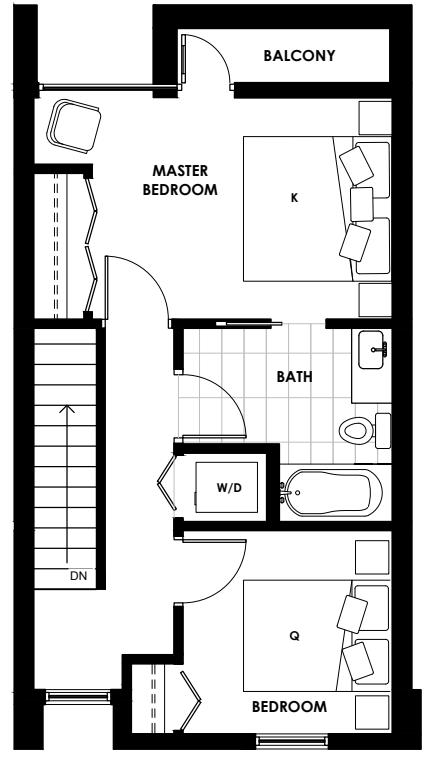

SECOND FLOOR

THIRD FLOOR

TOWNHOUSE
2 BEDROOM + DEN
LIVING 1238 SQFT

FIRST FLOOR